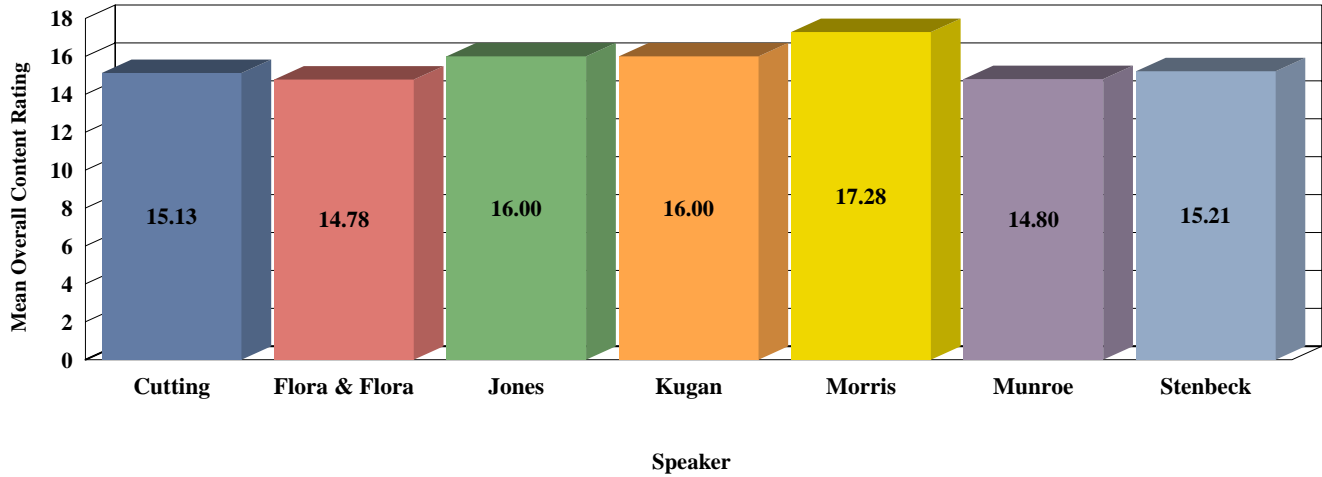

PMI-San Diego 2010 Conference Seminars Summary Data

Number of Returned Rating Forms by Speaker

PMI-San Diego 2010 Conference Seminars Summary Data

Mean Overall Content Rating by Speaker

(Maximum = 18)

Mean Overall Speaker Rating by Speaker

(Maximum = 18)

PMI-San Diego 2010 Conference Seminars Summary Data

Mean Total Rating by Speaker

(Maximum = 36)