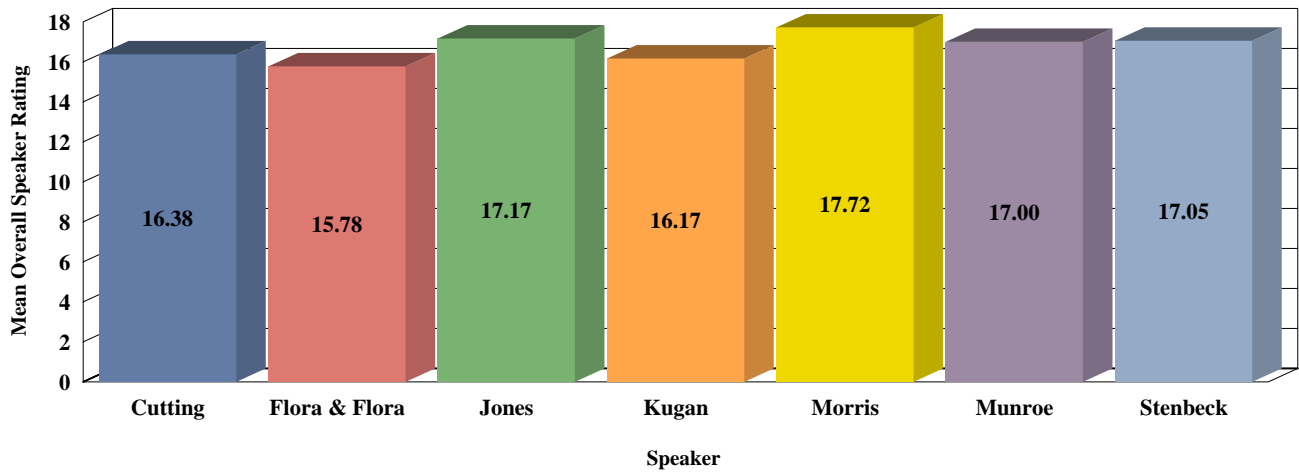

PMI-San Diego 2010 Conference Seminars Summary Data

Number of Returned Rating Forms by Speaker

PMI-San Diego 2010 Conference Seminars Summary Data

Mean Overall Content Rating by Speaker

(Maximum = 18)

Mean Overall Speaker Rating by Speaker

(Maximum = 18)

PMI-San Diego 2010 Conference Seminars Summary Data

Mean Total Rating by Speaker

(Maximum = 36)