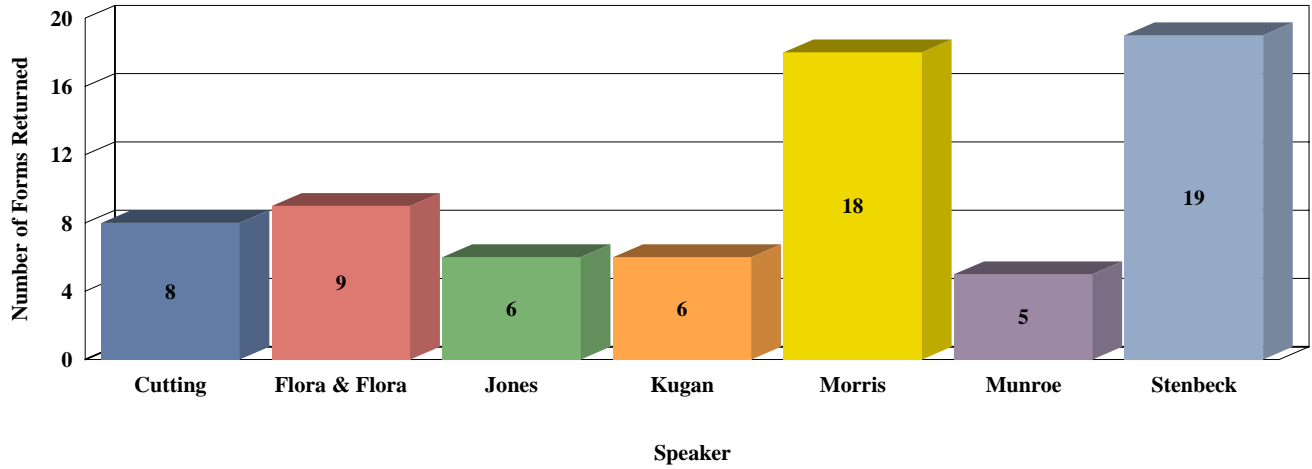

PMI-San Diego 2010 Conference Seminars Summary Data

Number of Returned Rating Forms by Speaker

PMI-San Diego 2010 Conference Seminars Summary Data

Mean Overall Content Rating by Speaker

(Maximum = 18)

Mean Overall Speaker Rating by Speaker

(Maximum = 18)

PMI-San Diego 2010 Conference Seminars Summary Data

Mean Total Rating by Speaker

(Maximum = 36)